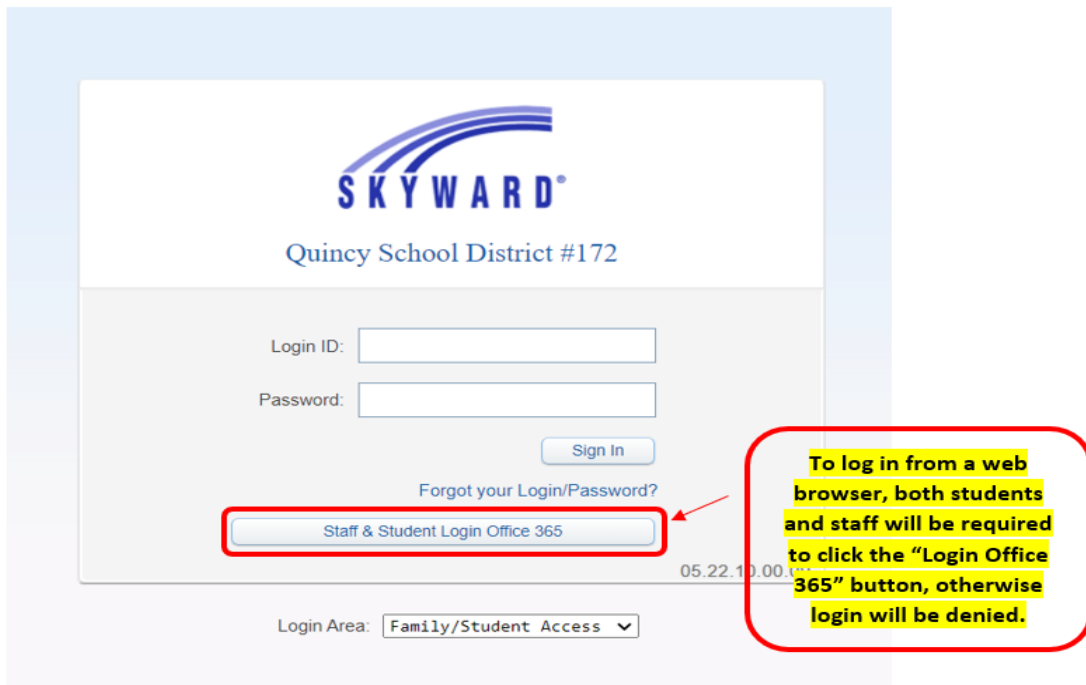

Account Login:

Username: ID#@my.qps.org

Password: Network password

Student Email address:

FirstName.LastNameGradYear@my.qps.org

Example: Joe.Montana16@my.qps.org