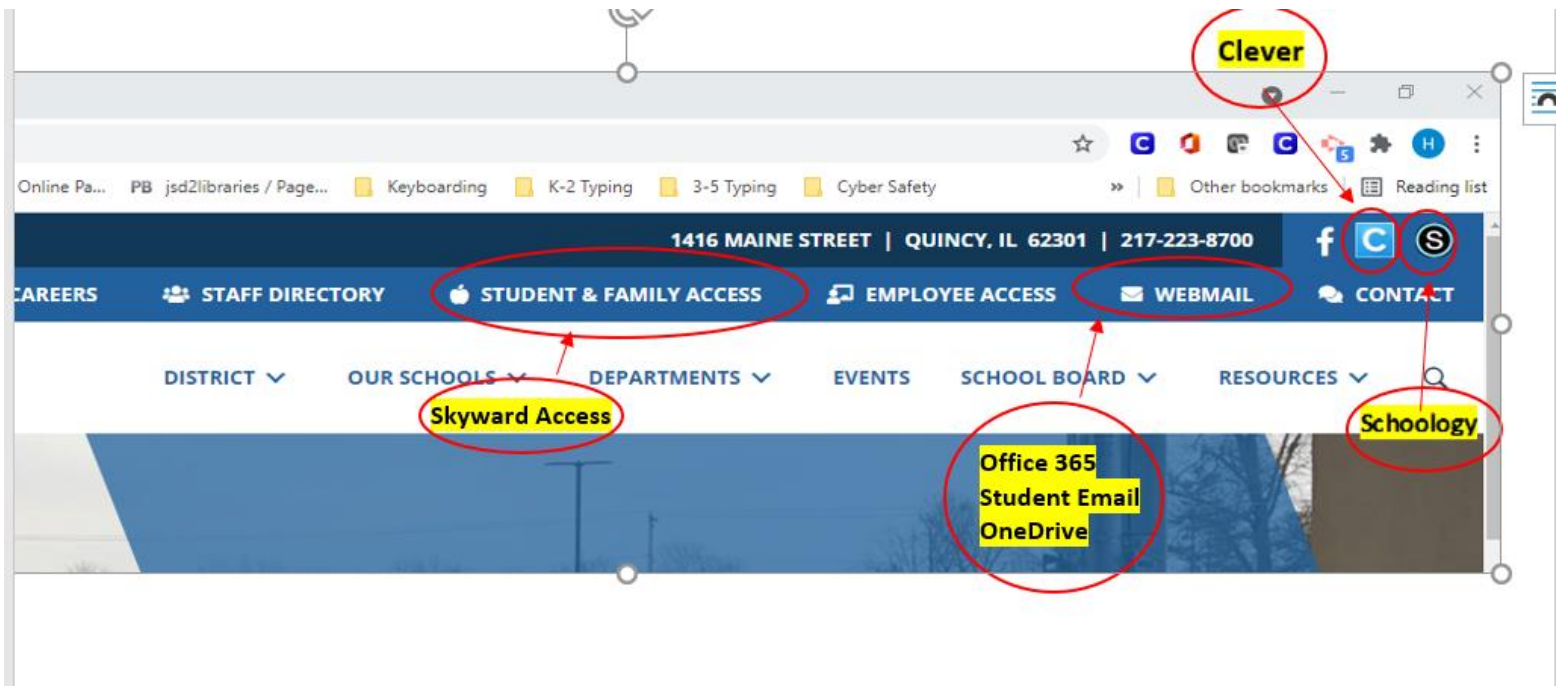

Students should access their **Office 365, Student Email, OneDrive, Schoology, and Skyward** accounts from the **QPS homepage!**

Account Login:

Username: ID#@my.qps.org

Password: Network password

Student Email address: